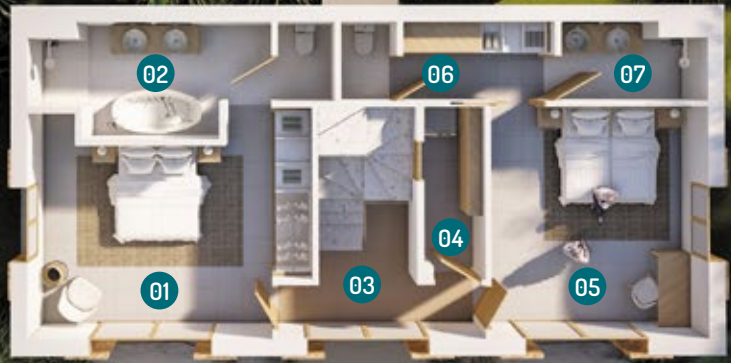

RIVULET MODEL

INTERNAL AREA m²

01	MASTER BEDROOM	19.80
02	MASTER BATHROOM	10.10
03	CIRCULATION	5.50
04	LAUNDRY	3.40
05	BEDROOM	17.30
06	WALK-IN CLOSET	3.90
07	BATHROOM	5.40

EXTERNAL AREA

08	POOL DECK	46.00
09	SWIMMING POOL	27.00
10	CARPORT (Single)	20.00
11	STORE	7.00

1 BEDROOM PAVILLON

12	BEDROOM	20.00
13	BATHROOM	4.00
14	TOILET	2.00
15	BUILT IN CLOSET	3.00

NOMADIC VILLAS

RIVULET MODEL

INTERNAL AREA m²

16	DINING & KITCHEN	26.20
17	LOBBY	3.00
18	STAIRS	3.30
19	LIVING	20.20
20	CLOAKROOM	3.10
21	RESTROOM	1.90

EXTERNAL AREA

22	VERANDA	57.10
----	---------	-------

GROSS BUILDING AREA

2 BEDROOMS VILLA	216
1 BEDROOM PAVILLON	29

LAND AREA	710 - 1,074
-----------	-------------